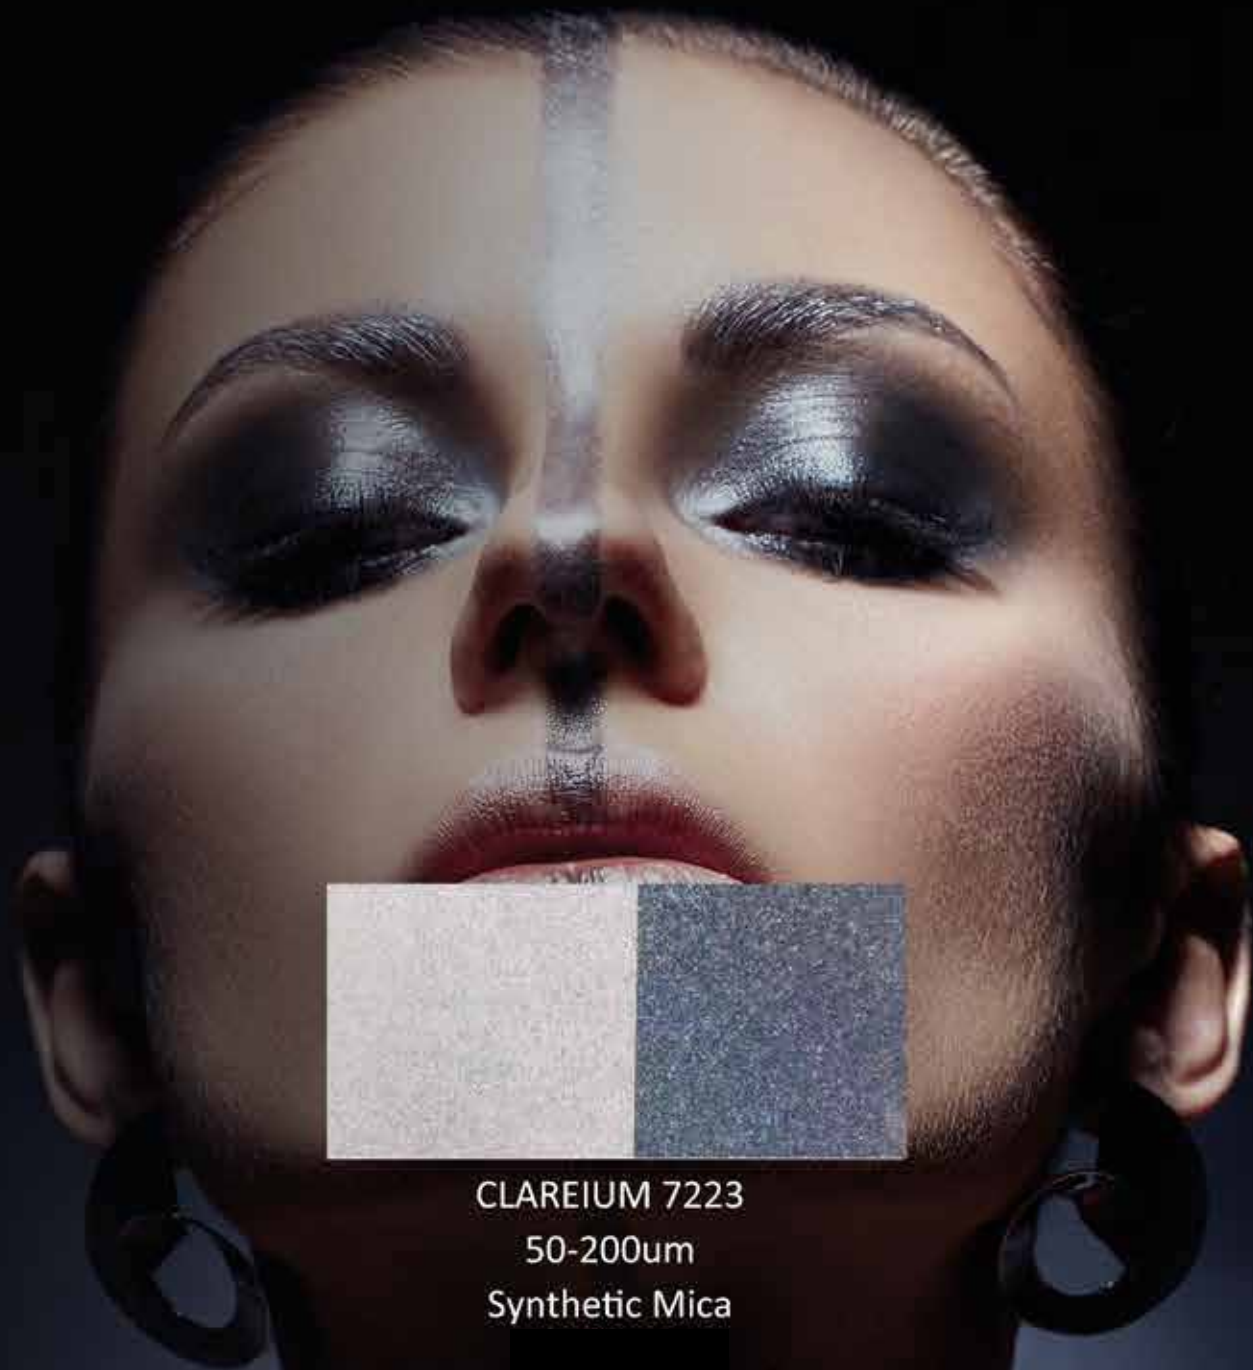

CLAREIUM 7223
50-200um
Synthetic Mica